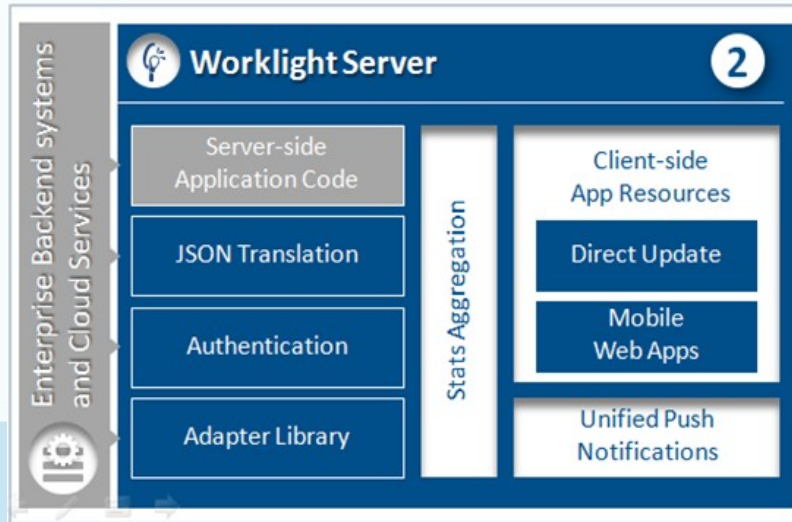

Additions:

- **IBM Smart Cloud Orchestrator ('manage to' System z)**
- **IBM Worklight Studio with Rational developer for zEnterprise**
- **IBM Websphere sMash**
- **Websphere Adapters v7. v7.5**
- **Websphere Business Monitors v6.2, v7.0**

Let me know if there is an IBM Middleware product of interest to your company

General Parallel File System (GPFS) - requests?

- **Company Name**
- **Key contact**
- **Disk subsystem type (ECKD/San-based FICON connection)**
- **Disk subsystem manufacturer**
- **Timeline for deployment (ideal)**
- **Workload/application: i.e. Websphere, WMQ, DB2, DB2 Connect**
- **Current platform for GPFS or alternative**

Enquiring minds want to know...:paugusty@us.ibm.com

I'm Goin' Mobile.....

.... que Pete Townshend

Worklight Server

Worklight Server is a **WebSphere Application Server (WAS)/Java application**, supported on **System z Linux** – WAS 7, 8, 8.5 on SLES 10, 11, and RHEL 5, 6. It provides: