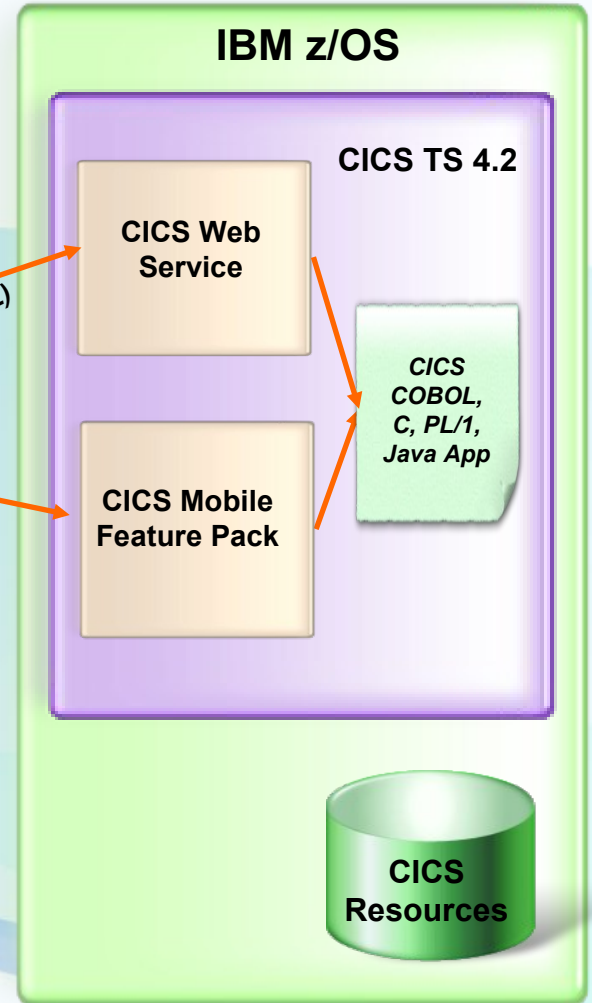

<http://youtu.be/6TkQ9PzeevQ>

IBM CICS TS feature pack for Mobile Extensions (CICS TS 4.2+)
Further simplifies Worklight-CICS connectivity with JSON support in CICS.