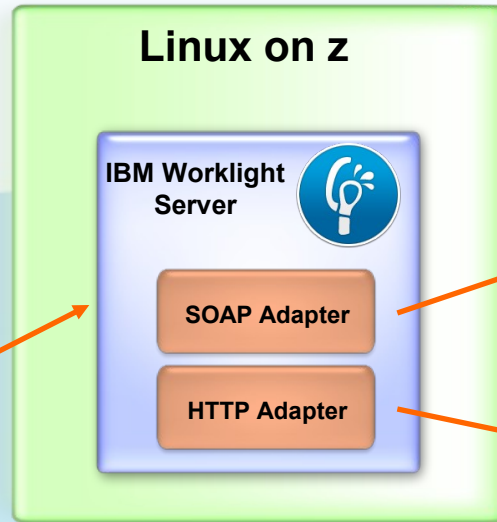

<http://youtu.be/6TkQ9PzeevQ>

IBM CICS TS feature pack for Mobile Extensions (CICS TS 4.2+)
Further simplifies Worklight-CICS connectivity with JSON support in CICS.