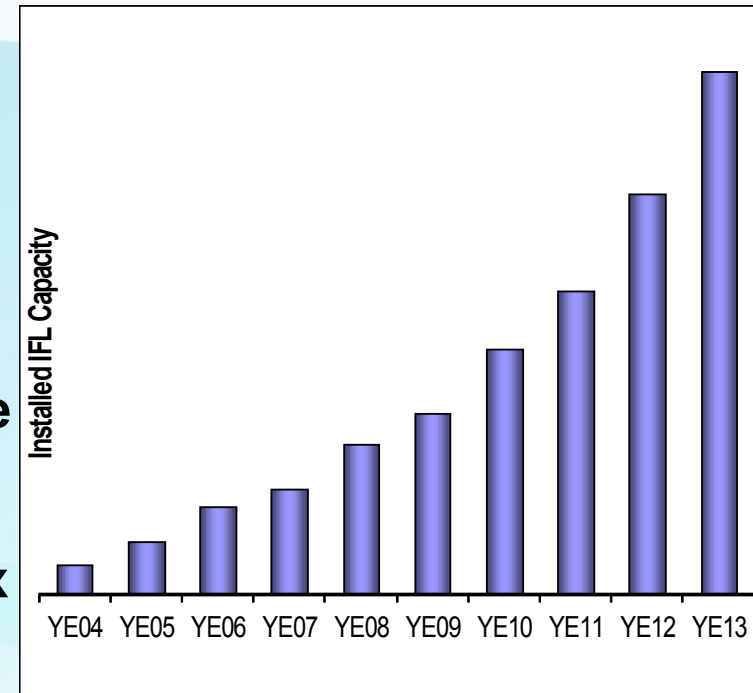

News Youse Can Use.... Linux on System z – UP again!!

Linux on IBM System z as of 4Q 2013

Client adoption continues to drive success - Installed Linux MIPS at 49% CAGR*

- **26.7% of Total installed MIPS run Linux as of 4Q13**
- **Installed IFL MIPS increased 31% from 4Q12 to 4Q13**
- **38% of System z Customers have IFLs installed as of 4Q13**
- **88 of the top 100 System z Customers are running Linux on System z as of 4Q13 ****
- **58% of new System z Accounts run Linux (FY10-3Q13)**

Installed Capacity Over Time

*Based on YE 2003 to 2Q 2013

** Top 100 is based on total installed MIPS